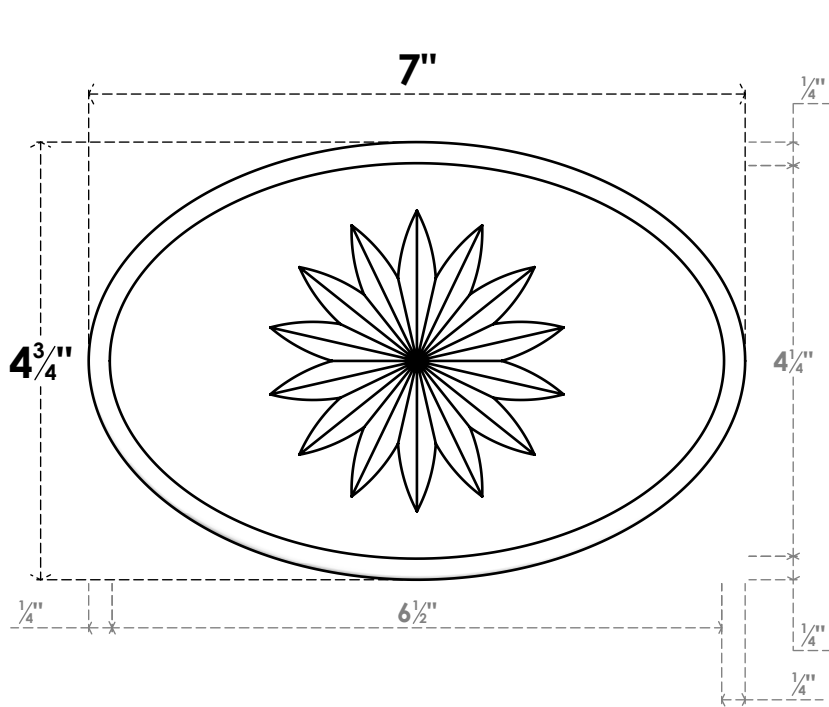

ROSP070X048X100DAL11

7"W X 4 3/4"H X 1"P STANDARD DALTON FLOWER ROSETTE WITH ROUNDED EDGE, ARCHITECTURAL GRADE PVC

FRONT

SIDE

EKENA MILLWORK
 2300 WEST MAIN ST.
 CLARKSVILLE, TX 75426
 TOLL FREE: 866-607-0453
 WWW.EKENAMILLWORK.COM