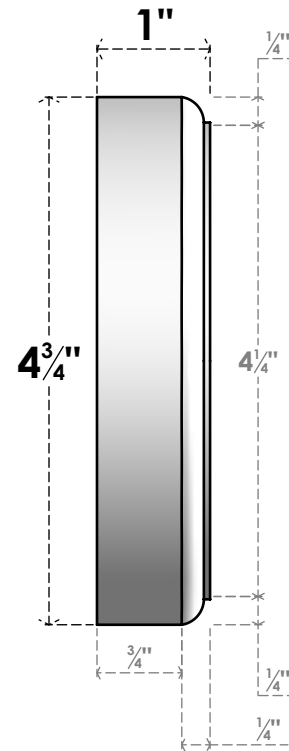

ROSP070X048X100DAL11

7"W X 4 3/4"H X 1"P STANDARD DALTON FLOWER ROSETTE WITH ROUNDED EDGE, ARCHITECTURAL GRADE PVC

FRONT

SIDE

EKENA MILLWORK
 2300 WEST MAIN ST.
 CLARKSVILLE, TX 75426
 TOLL FREE: 866-607-0453
 WWW.EKENAMILLWORK.COM

NOTES

1. INSTALLATION TO BE COMPLETED IN ACCORDANCE WITH MANUFACTURER'S SPECIFICATIONS.
2. DRAWING MAY NOT BE TO SCALE
3. THIS DRAWING IS INTENDED FOR DESIGN AND PLANNING PURPOSES ONLY.
4. ALL INFORMATION CONTAINED HEREIN WAS CURRENT AT THE TIME OF DEVELOPMENT BUT MUST BE REVIEWED AND APPROVED BY THE PRODUCT MANUFACTURER TO BE CONSIDERED ACCURATE.
5. ARCHITECTURAL GRADE PVC PRODUCTS ARE MADE FROM EXPANDED CELLULAR PVC AND COME NATURALLY WHITE BUT MAY BE PAINTED